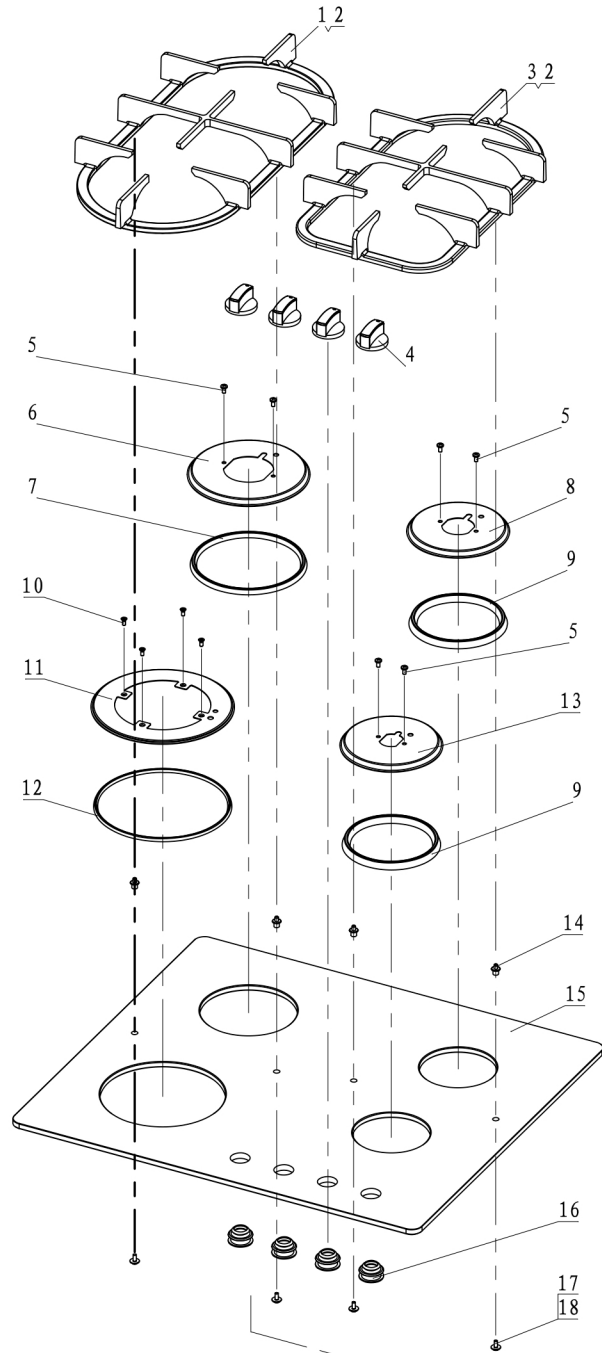

Phönix Germany Gaskochfeld 4-flammig Glas Schwarz
Modell: PG-604

72		sponge seal	1
71	JZ3-5528-0-3	rubber	4
70	JZY-4 · L60BZ-02	base	1
69	GB818-85	screw m4x12	6
68	JZY-4 · L60S-14	insulation board	1
67	JZY-4 · L60S-13	pulse ignition	1
66	JZY-4 · L60S-16A	micro switch wires	1
65	JZ4 · 0-35	thread sleeve	1
64	JZ4 · 0-36	wire clip	2
63	GB859-87	spring cushion	1
62	JZ4 · 2A	power cord	1
61	GB818-85	screw m4x16	10
60	JZY-4 · L60BZ-15	valve bracket	1
59	JZY-4 · L60S-16	valve assembly	4
58	JZY-4 · L60BZ-17	segmental gas pipe	1
57	JZY-4 · L60S-10	intake gas pipe IV	1
56	JZY-4 · L60S-09	intake gas pipe III	1
55	JZY-4 · L60S-08A	intake gas pipe II	1
54	JZY-4 · L60S-07A	intake gas pipe I	1
53	GB818-85	screw m4x10	2
52	GB6170-86	hex nuts	10
51	JZ4 · 0-66	thermocouple	1
50	JZ4 · 0B-1	125 flame head	1
49	JZ5-685S-0-17	double ring ignition needle	1
48	JZ4 · 0-12	0.95 nozzle	1
47	JZ4 · 0B-106	125 burner seal ring	1
46	JZ4 · 0B-1	125 flame head assembly	1
45	JZ4 · 0B-1	125 flame head-130 cover	1
44	JZ4 · 0B-1	125 flame head-60 cover	1
43	JZ4 · 0-8A	90 burner	1
42	JZ4 · 0-13	0.9 nozzle	1
41	JZ4 · 0-63A	0.9 burner seal ring	1
40	JZ4 · 0-52A	90 set	1
39	JZ4 · 0-10A	90 flame head	1
38	JZ4 · 0-11A	90 cover	1
37	JZ4 · 0-66A	thermocouple	1
36	JZ4 · 0-32A	45 burner head	1
35	JZ4 · 0-19A	ignition needle II	2
34	JZ4 · 0-31	0.55 nozzle	1
33	JZ4 · 0-65A	45 burner seal ring	1
32	JZ4 · 0-61A	45 set	1
31	JZ4 · 0-28A	45 flame head	1
30	JZ4 · 0-30A	45 cover	1
29	GB818-85	screw m4x6	10
28	JZ4 · 0A-104	gas pipe connector	4
27	JZ4 · 0-67A	thermocouple II	2
26	JZ4 · 0-20A	65 flame head	1
25	JZ4 · 0-5	ignition needle fixing clip	4
24	JZ4 · 0-21	0.7 nozzle	1
23	JZ4 · 0-7A	ignition needle I	1
22	JZ4 · 0-64A	65 burner seal ring	1
21	JZ4 · 0-57A	65 set	1
20	JZ4 · 0-22A	65 flame head	1
19	JZ4 · 0-23A	65 cover	1
18	GB848-85	flat pad	9
17	GB818-85	screw m4x8	4
16	JZY-4 · L60BZ-03	anti water set	4
15	JZY-4 · L60BZ-01A	glass surface	1
14	JZY-4 · L60BZ-05	racket fixing pillar	4
13	JZY-5 · L60BZ-09	water plate	1
12	JZY-5 · L60BZ-11	double ring water plate seal ring	1
11	JZY-5 · L60BZ-06	double ring water plate	1
10	GB819-85 (不锈钢)	screw m4x8	4
9	JZY-5 · L60BZ-13	45 water plate seal ring	2
8	JZY-5 · L60BZ-08	65 water plate	1
7	JZY-5 · L60BZ-12	90 water plate seal ring	1
6	JZY-5 · L60BZ-07	90 water plate	1
5	GB818-85 (不锈钢)	screw m4x8	6
4	JZY. 2-B90-14	knob	4
3	JZY-4. L60S-03	left cast iron ratchet	1
2	JZY. 2-H1-104	racket pat	12
1	JZY-4. L60S-04	left cast iron ratchet	1
No:	CODE	DESCRIPTION	QTY