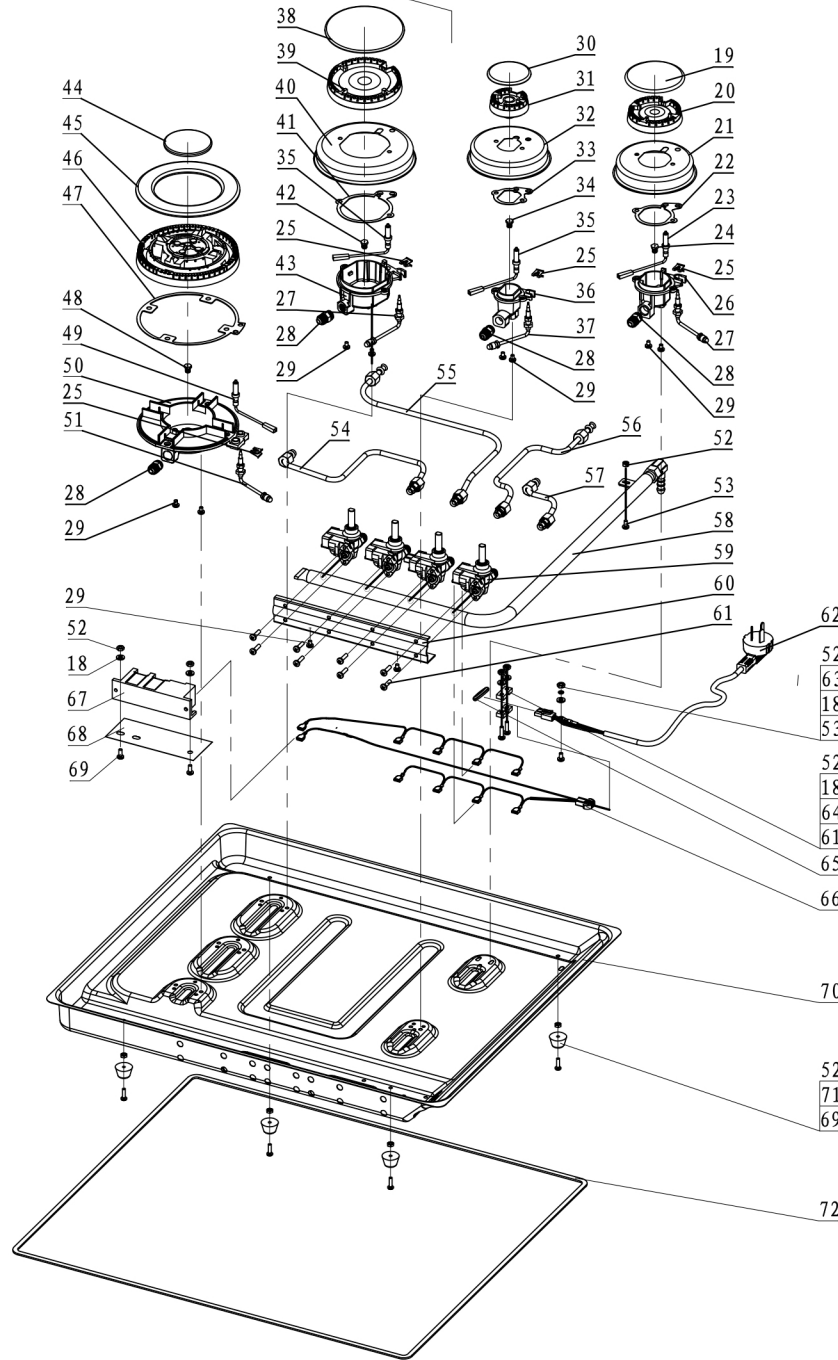

Phönix Germany Gaskochfeld 4-flammig Glas Schwarz
Modell: PG-604

72		sponge seal	1
71	JZ3-5528-0-3	rubber	4
70	JZY-4 · L60BZ-02	base	1
69	GB818-85	screw m4x12	6
68	JZY-4 · L60S-14	insulation board	1
67	JZY-4 · L60S-13	pulse ignition	1
66	JZY-4 · L60S-16A	micro switch wires	1
65	JZ4 · 0-35	thread sleeve	1
64	JZ4 · 0-36	wire clip	2
63	GB859-87	spring cushion	1
62	JZ4 · 2A	power cord	1
61	GB818-85	screw m4x16	10
60	JZY-4 · L60BZ-15	valve bracket	1
59	JZY-4 · L60S-16	valve assembly	4
58	JZY-4 · L60BZ-17	segmental gas pipe	1
57	JZY-4 · L60S-10	intake gas pipe IV	1
56	JZY-4 · L60S-09	intake gas pipe III	1
55	JZY-4 · L60S-08A	intake gas pipe II	1
54	JZY-4 · L60S-07A	intake gas pipe I	1
53	GB818-85	screw m4x10	2
52	GB6170-86	hex nuts	10
51	JZ4 · 0-66	thermocouple	1
50	JZ4 · 0B-1	125 flame head	1
49	JZ5-685S-0-17	double ring ignition needle	1
48	JZ4 · 0-12	0.95 nozzle	1
47	JZ4 · 0B-106	125 burner seal ring	1
46	JZ4 · 0B-1	125 flame head assembly	1
45	JZ4 · 0B-1	125 flame head-130 cover	1
44	JZ4 · 0B-1	125 flame head-60 cover	1
43	JZ4 · 0-8A	90 burner	1
42	JZ4 · 0-13	0.9 nozzle	1
41	JZ4 · 0-63A	0.9 burner seal ring	1
40	JZ4 · 0-52A	90 set	1
39	JZ4 · 0-10A	90 flame head	1
38	JZ4 · 0-11A	90 cover	1
37	JZ4 · 0-66A	thermocouple	1
36	JZ4 · 0-32A	45 burner head	1
35	JZ4 · 0-19A	ignition needle II	2
34	JZ4 · 0-31	0.55 nozzle	1
33	JZ4 · 0-65A	45 burner seal ring	1
32	JZ4 · 0-61A	45 set	1
31	JZ4 · 0-28A	45 flame head	1
30	JZ4 · 0-30A	45 cover	1
29	GB818-85	screw m4x6	10
28	JZ4 · 0A-104	gas pipe connector	4
27	JZ4 · 0-67A	thermocouple II	2
26	JZ4 · 0-20A	65 flame head	1
25	JZ4 · 0-5	ignition needle fixing clip	4
24	JZ4 · 0-21	0.7 nozzle	1
23	JZ4 · 0-7A	ignition needle I	1
22	JZ4 · 0-64A	65 burner seal ring	1
21	JZ4 · 0-57A	65 set	1
20	JZ4 · 0-22A	65 flame head	1
19	JZ4 · 0-23A	65 cover	1
18	GB848-85	flat pad	9
17	GB818-85	screw m4x8	4
16	JZY-4 · L60BZ-03	anti water set	4
15	JZY-4 · L60BZ-01A	glass surface	1
14	JZY-4 · L60BZ-05	racket fixing pillar	4
13	JZY-5 · L60BZ-09	water plate	1
12	JZY-5 · L60BZ-11	double ring water plate seal ring	1
11	JZY-5 · L60BZ-06	double ring water plate	1
10	GB819-85 (不锈钢)	screw m4x8	4
9	JZY-5 · L60BZ-13	45 water plate seal ring	2
8	JZY-5 · L60BZ-08	65 water plate	1
7	JZY-5 · L60BZ-12	90 water plate seal ring	1
6	JZY-5 · L60BZ-07	90 water plate	1
5	GB818-85 (不锈钢)	screw m4x8	6
4	JZY. 2-B90-14	knob	4
3	JZY-4. L60S-03	left cast iron ratchet	1
2	JZY. 2-H1-104	racket pat	12
1	JZY-4. L60S-04	left cast iron ratchet	1
No:	CODE	DESCRIPTION	QTY